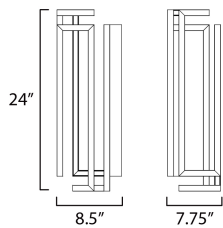

PRODUCT DESCRIPTION

A cubist work of art, the Penrose collection carefully calculates the structural form of a cube space when corners do not meet. This tracery of this shape is emphasized by its dedicated LED light source housed within aluminum channels and then cast in various directions. Available in Matte Black or Gold, this series is a feat of human engineering in design. Translating a mathematical challenge into a sculptural work of art with the function of delivering light to interior spaces.

MEASUREMENTS

DIMENSION : 8.5" W x 24" H x 7.75" Ext
 MAX OAH : 20" W x 5.5" H
 HANGING WEIGHT : 8.88 lb

LAMPING

INPUT VOLTAGE : V
 LUMENS : 1,500 Rated (950 Del.)
 BULB : 1 x 30W LED DC Integrated , 30W Total
 BULB INCLUDED : (Integrated)
 CRI : 90 CRI
 COLOR_TEMP : 3000K

FINISHES OPTION

- Black (BK)
- Gold (GLD)

MATERIAL

Aluminum, Steel

RATINGS

Damp Location

ADDITIONAL

INSTALL UP/DOWN: Any
 OPERATING TEMPERATURE:
 -20°C (-4°F), 40°C (104°F)